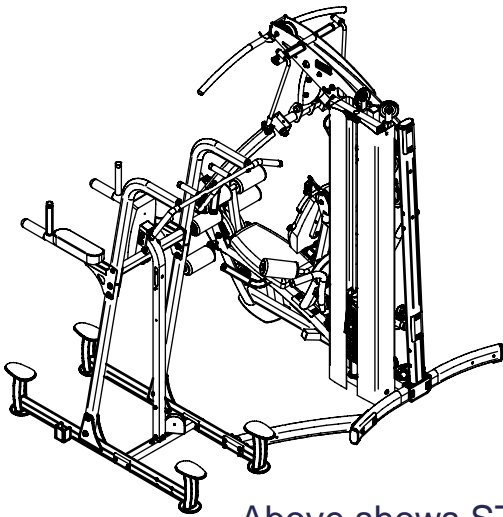

Body-Solid

BODY-SOLID, Inc
1900 S.Des Plaines Ave.
Forest Park, IL 60130 USA
Phone:(708)427-3555
Fax:(708)427-3556
www.bodysolid.com

FCDWA OWNER'S MANUAL

FCDWA ASSEMBLY INSTRUCTIONS

Above shows STEP1
assembled and completed

FCDWA ASSEMBLY INSTRUCTIONS

Above shows STEP2
assembled and completed

FCDWA ASSEMBLY INSTRUCTIONS

Above shows STEP3 assembled and completed

Wire Rope illustration

CABLE (D7)

FCDWA ASSEMBLY INSTRUCTIONS

Above shows STEP4
assembled and completed

FCDWA HARDWARE ILLUSTRATION SHEET

A1.M10X60L HEX HEAD BOLT-----[4PCS]

A2.M10X65L HEX HEAD BOLT-----[1PCS]

A4.M8X25L HEX HEAD BOLT-----[4PCS]

A5.M10X75L HEX HEAD BOLT-----[2PCS]

A6.BALL PIN-----[4PCS]

A7.M10X70L HEX HEAD BOLT-----[1PCS]