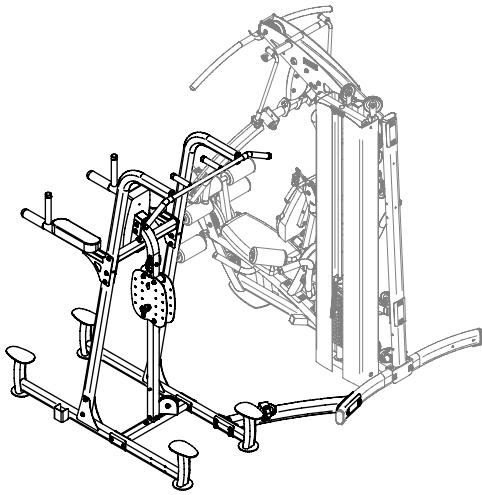

Body-Solid

BODY-SOLID, Inc
1900 S.Des Plaines Ave.
Forest Park, IL 60130 USA
Phone:(708)427-3555
Fax:(708)427-3556
www.bodysolid.com

FCDWA OWNER'S MANUAL

FCDWA ASSEMBLY INSTRUCTIONS

Above shows STEP1
assembled and completed

FCDWA ASSEMBLY INSTRUCTIONS

Above shows STEP2
assembled and completed

FCDWA ASSEMBLY INSTRUCTIONS

Above shows STEP3 assembled and completed

Wire Rope illustration

CABLE (D7)

FCDWA ASSEMBLY INSTRUCTIONS

Above shows STEP4
assembled and completed

FCDWA HARDWARE ILLUSTRATION SHEET

A1.M10X60L HEX HEAD BOLT-----[4PCS]

A2.M10X65L HEX HEAD BOLT-----[1PCS]

A4.M8X25L HEX HEAD BOLT-----[4PCS]

A5.M10X75L HEX HEAD BOLT-----[2PCS]

A6.BALL PIN-----[4PCS]

A7.M10X70L HEX HEAD BOLT-----[1PCS]

FCDWA HARDWARE ILLUSTRATION SHEET

A8.M10X20L ALLEN HEAD BOLT -----[1PCS]

A9.M10X45L HEX HEAD BOLT-----[2PCS]

A10.M10X96L DOUBLE THREAD BOLT-----[4PCS]

B1.M10 NYLON LOCK NUT-----[11PCS]

B2.M12 NYLON LOCK NUT-----[1PCS]