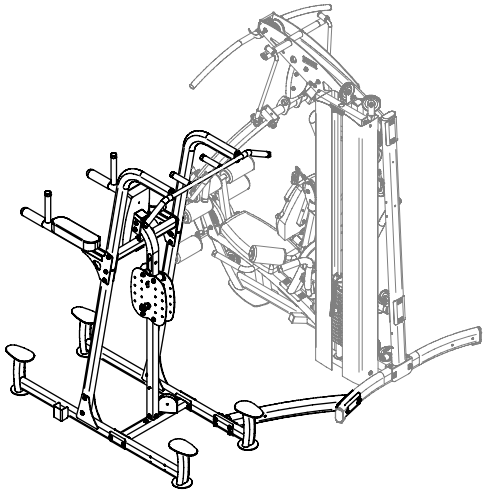

Body-Solid

BODY-SOLID, Inc
1900 S.Des Plaines Ave.
Forest Park, IL 60130 USA
Phone:(708)427-3555
Fax:(708)427-3556
www.bodysolid.com

FCDWA OWNER'S MANUAL

FCDWA ASSEMBLY INSTRUCTIONS

Above shows STEP1
assembled and completed

FCDWA ASSEMBLY INSTRUCTIONS

Above shows STEP2
assembled and completed

FCDWA ASSEMBLY INSTRUCTIONS

Above shows STEP3 assembled and completed

Wire Rope illustration

CABLE (D7)

FCDWA ASSEMBLY INSTRUCTIONS

Above shows STEP4
assembled and completed

FCDWA HARDWARE ILLUSTRATION SHEET

A1.M10X60L HEX HEAD BOLT-----[4PCS]

A2.M10X65L HEX HEAD BOLT-----[1PCS]

A4.M8X25L HEX HEAD BOLT-----[4PCS]

A5.M10X75L HEX HEAD BOLT-----[2PCS]

A6.BALL PIN-----[4PCS]

A7.M10X70L HEX HEAD BOLT-----[1PCS]

FCDWA HARDWARE ILLUSTRATION SHEET

A8.M10X20L ALLEN HEAD BOLT -----[1PCS]

A9.M10X45L HEX HEAD BOLT-----[2PCS]

A10.M10X96L DOUBLE THREAD BOLT-----[4PCS]

B1.M10 NYLON LOCK NUT-----[11PCS]

B2.M12 NYLON LOCK NUT-----[1PCS]