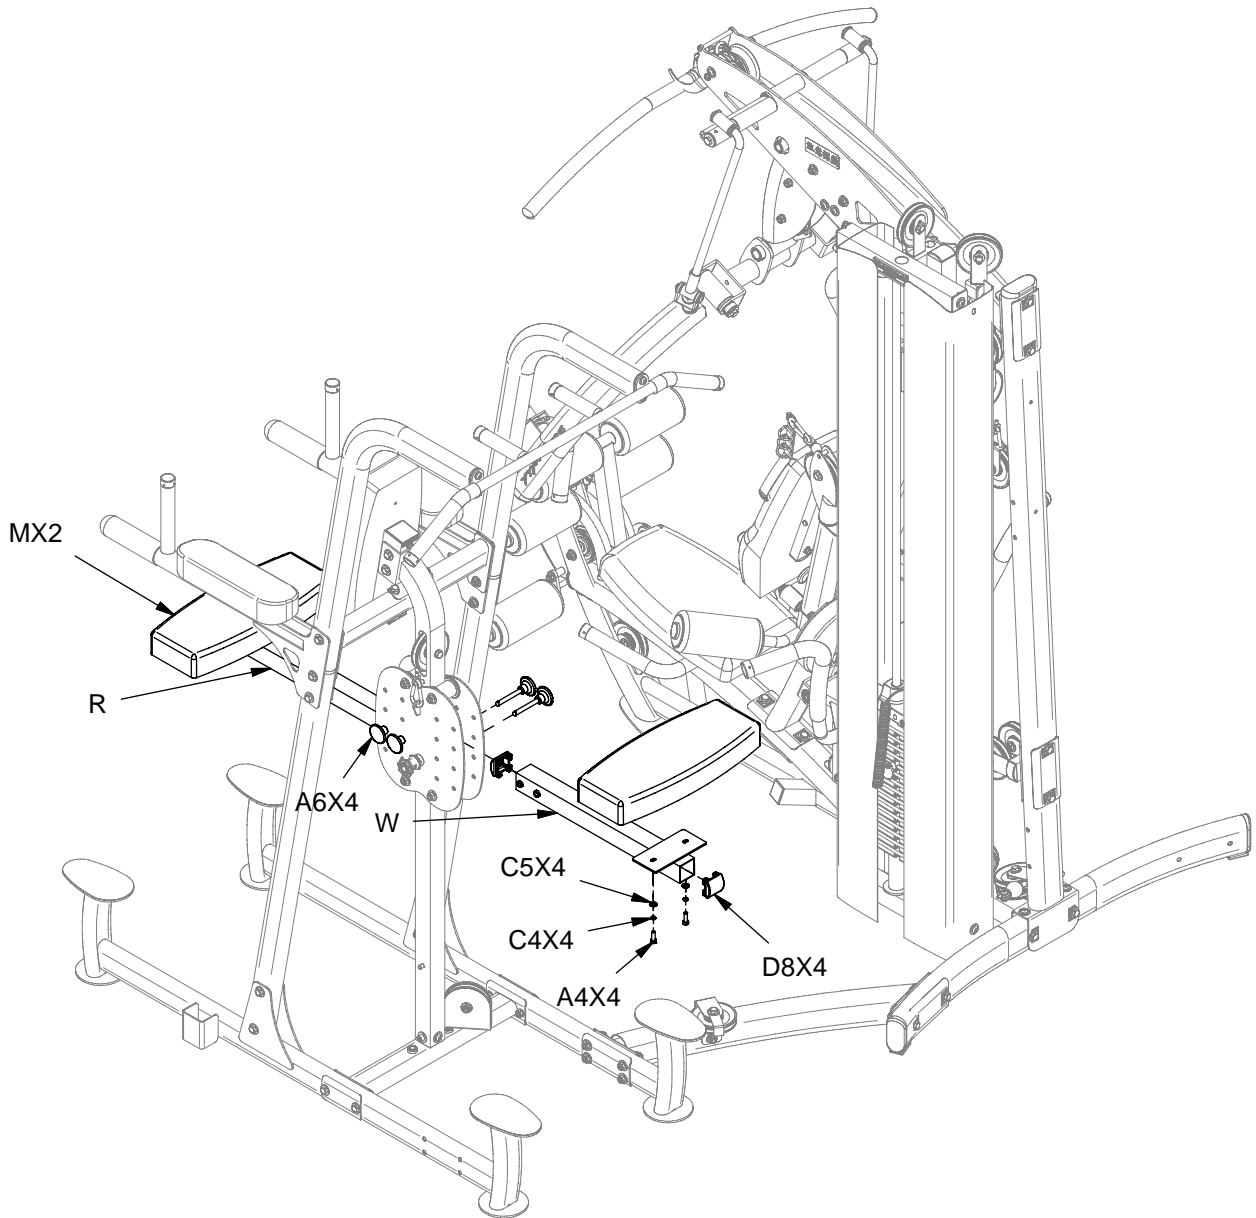

FCDWA ASSEMBLY INSTRUCTIONS

Above shows STEP2
assembled and completed

FCDWA ASSEMBLY INSTRUCTIONS

Above shows STEP3 assembled and completed

Wire Rope illustration

CABLE (D7)

FCDWA ASSEMBLY INSTRUCTIONS

Above shows STEP4
assembled and completed

FCDWA HARDWARE ILLUSTRATION SHEET

A1.M10X60L HEX HEAD BOLT-----[4PCS]

A2.M10X65L HEX HEAD BOLT-----[1PCS]

A4.M8X25L HEX HEAD BOLT-----[4PCS]

A5.M10X75L HEX HEAD BOLT-----[2PCS]

A6.BALL PIN-----[4PCS]

A7.M10X70L HEX HEAD BOLT-----[1PCS]

FCDWA HARDWARE ILLUSTRATION SHEET

A8.M10X20L ALLEN HEAD BOLT -----[1PCS]

A9.M10X45L HEX HEAD BOLT-----[2PCS]

A10.M10X96L DOUBLE THREAD BOLT-----[4PCS]

B1.M10 NYLON LOCK NUT-----[11PCS]

B2.M12 NYLON LOCK NUT-----[1PCS]

C2.M10 WASHER (Ø19)-----[8PCS]

FCDWA HARDWARE ILLUSTRATION SHEET

C4.M8 SPRING LOCK WASHER-----[4PCS]

C5.M8 WASHER-----[4PCS]

C6.M10 WASHER-----[18PCS]

FCDWA HARDWARE ILLUSTRATION SHEET

D4.PULLEY-----[3PCS]

D5.SPRING SNAP LINK -----[1PCS]