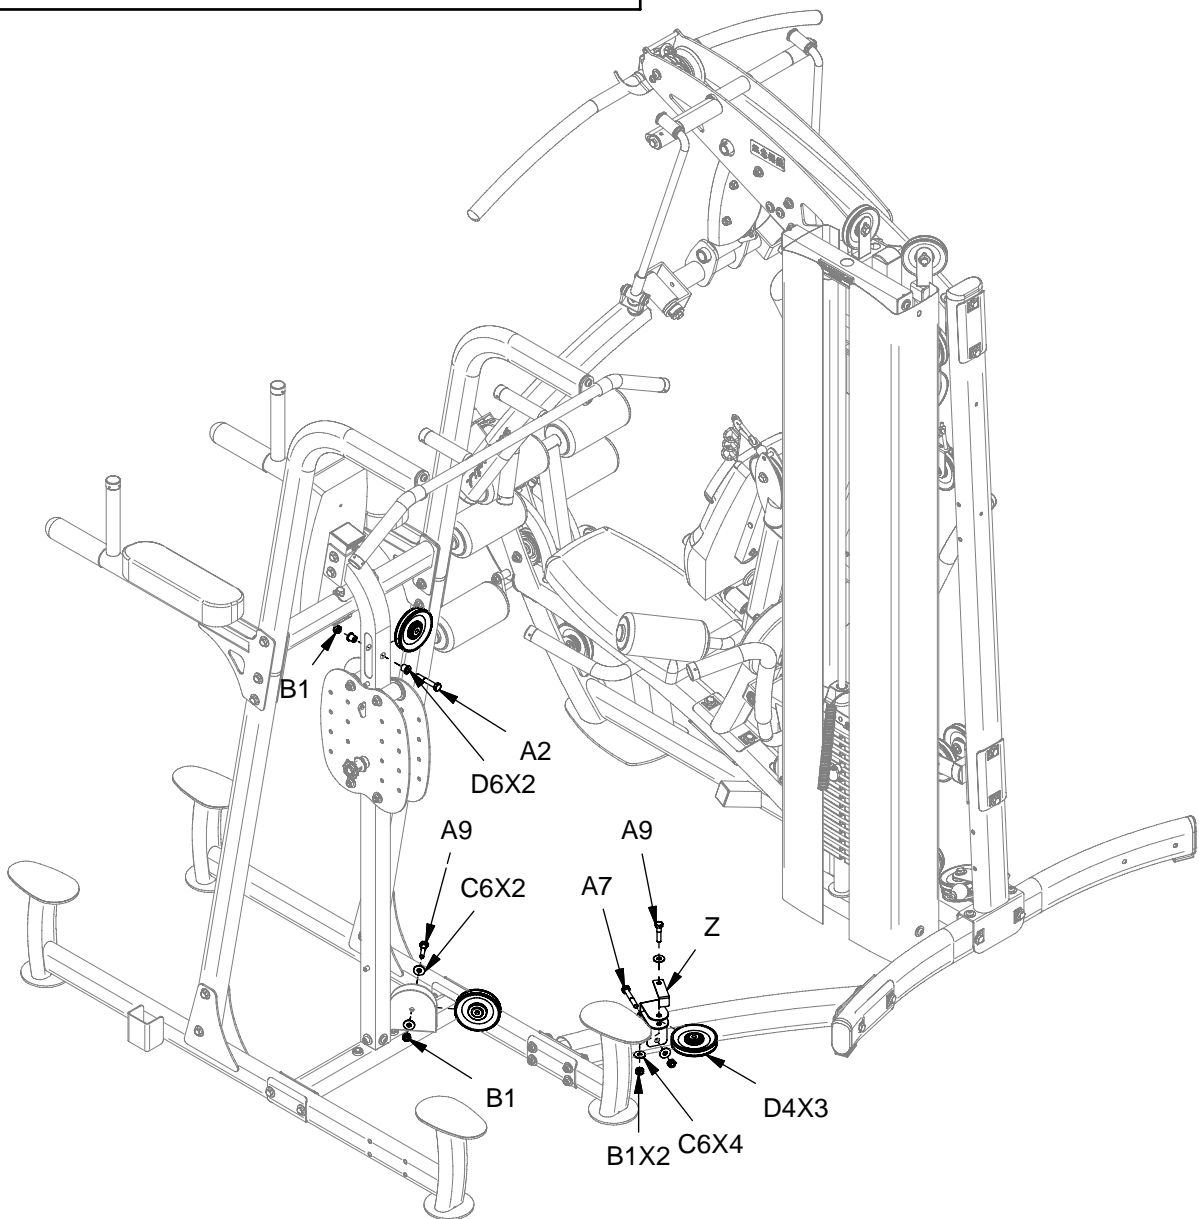

FCDWA ASSEMBLY INSTRUCTIONS

Above shows STEP2
assembled and completed

FCDWA ASSEMBLY INSTRUCTIONS

Above shows STEP3 assembled and completed

Wire Rope illustration

CABLE (D7)

FCDWA ASSEMBLY INSTRUCTIONS

Above shows STEP4
assembled and completed

FCDWA HARDWARE ILLUSTRATION SHEET

A1.M10X60L HEX HEAD BOLT-----[4PCS]

A2.M10X65L HEX HEAD BOLT-----[1PCS]

A4.M8X25L HEX HEAD BOLT-----[4PCS]

A5.M10X75L HEX HEAD BOLT-----[2PCS]

A6.BALL PIN-----[4PCS]

A7.M10X70L HEX HEAD BOLT-----[1PCS]

FCDWA HARDWARE ILLUSTRATION SHEET

A8.M10X20L ALLEN HEAD BOLT -----[1PCS]

A9.M10X45L HEX HEAD BOLT-----[2PCS]

A10.M10X96L DOUBLE THREAD BOLT-----[4PCS]

B1.M10 NYLON LOCK NUT-----[11PCS]

B2.M12 NYLON LOCK NUT-----[1PCS]

C2.M10 WASHER (Ø19)-----[8PCS]

FCDWA HARDWARE ILLUSTRATION SHEET

C4.M8 SPRING LOCK WASHER-----[4PCS]

C5.M8 WASHER-----[4PCS]

C6.M10 WASHER-----[18PCS]

FCDWA HARDWARE ILLUSTRATION SHEET

D4.PULLEY-----[3PCS]

D5.SPRING SNAP LINK -----[1PCS]