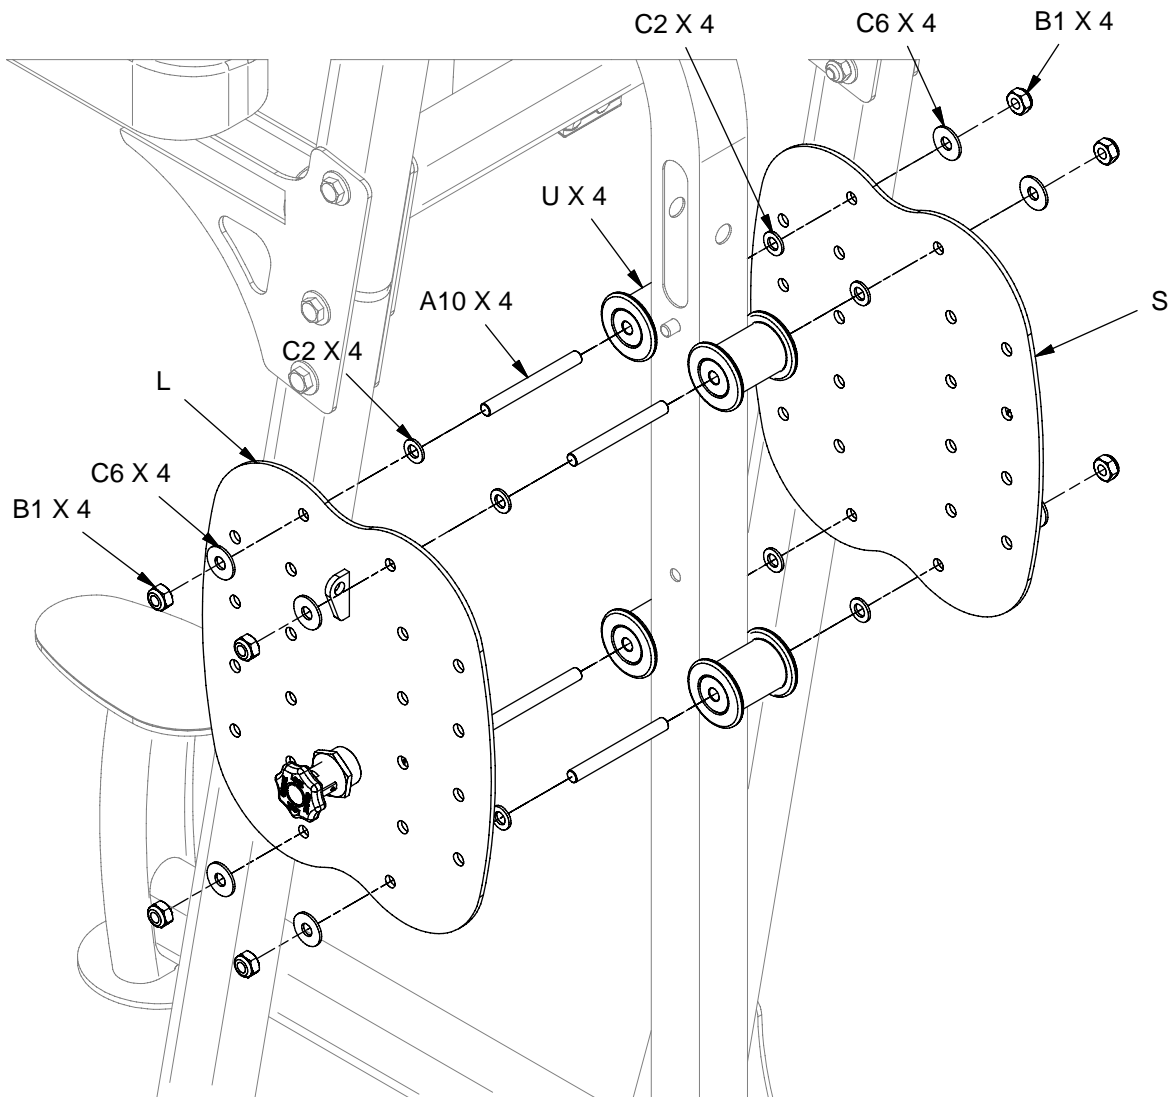

Body-Solid

BODY-SOLID, Inc
1900 S.Des Plaines Ave.
Forest Park, IL 60130 USA
Phone:(708)427-3555
Fax:(708)427-3556
www.bodysolid.com

FCDWA OWNER'S MANUAL

FCDWA ASSEMBLY INSTRUCTIONS

Above shows STEP1
assembled and completed

FCDWA ASSEMBLY INSTRUCTIONS

Above shows STEP2
assembled and completed

FCDWA ASSEMBLY INSTRUCTIONS

Above shows STEP3 assembled and completed

Wire Rope illustration

CABLE (D7)

FCDWA ASSEMBLY INSTRUCTIONS

Above shows STEP4
assembled and completed

FCDWA HARDWARE ILLUSTRATION SHEET

A1.M10X60L HEX HEAD BOLT-----[4PCS]

A2.M10X65L HEX HEAD BOLT-----[1PCS]

A4.M8X25L HEX HEAD BOLT-----[4PCS]

A5.M10X75L HEX HEAD BOLT-----[2PCS]

A6.BALL PIN-----[4PCS]

A7.M10X70L HEX HEAD BOLT-----[1PCS]

FCDWA HARDWARE ILLUSTRATION SHEET

A8.M10X20L ALLEN HEAD BOLT -----[1PCS]

A9.M10X45L HEX HEAD BOLT-----[2PCS]

A10.M10X96L DOUBLE THREAD BOLT-----[4PCS]

B1.M10 NYLON LOCK NUT-----[11PCS]

B2.M12 NYLON LOCK NUT-----[1PCS]