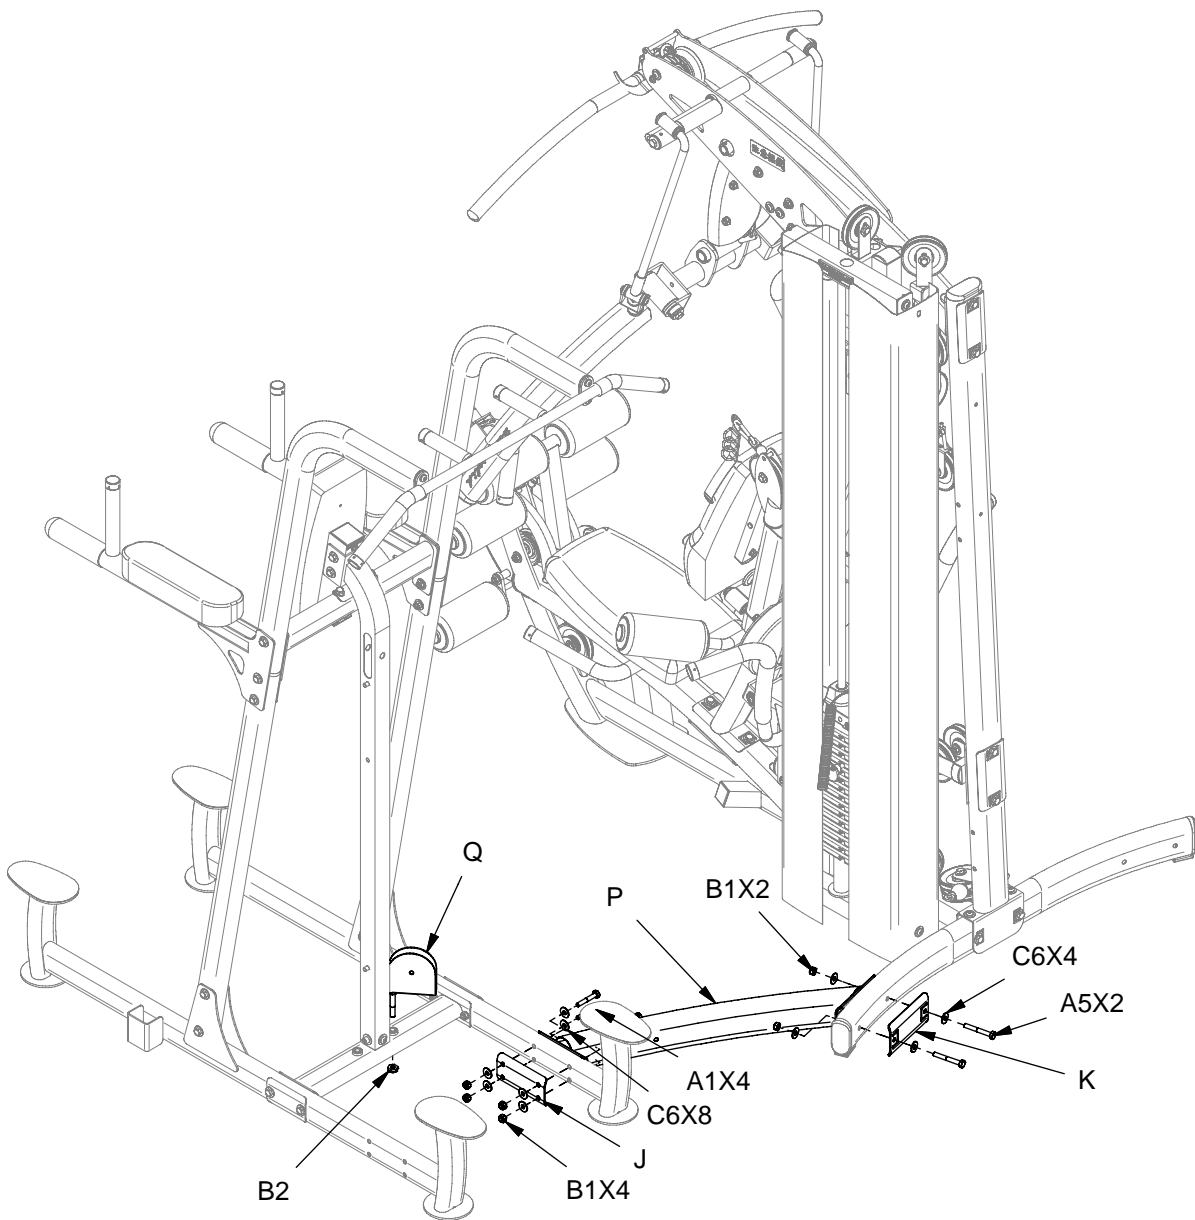

Body-Solid

BODY-SOLID, Inc
1900 S.Des Plaines Ave.
Forest Park, IL 60130 USA
Phone:(708)427-3555
Fax:(708)427-3556
www.bodysolid.com

FCDWA OWNER'S MANUAL

FCDWA ASSEMBLY INSTRUCTIONS

Above shows STEP1
assembled and completed

FCDWA ASSEMBLY INSTRUCTIONS

Above shows STEP2
assembled and completed

FCDWA ASSEMBLY INSTRUCTIONS

Above shows STEP3 assembled and completed

Wire Rope illustration

CABLE (D7)

FCDWA ASSEMBLY INSTRUCTIONS

Above shows STEP4
assembled and completed

FCDWA HARDWARE ILLUSTRATION SHEET

A1.M10X60L HEX HEAD BOLT-----[4PCS]

A2.M10X65L HEX HEAD BOLT-----[1PCS]

A4.M8X25L HEX HEAD BOLT-----[4PCS]

A5.M10X75L HEX HEAD BOLT-----[2PCS]

A6.BALL PIN-----[4PCS]

A7.M10X70L HEX HEAD BOLT-----[1PCS]

FCDWA HARDWARE ILLUSTRATION SHEET

A8.M10X20L ALLEN HEAD BOLT -----[1PCS]

A9.M10X45L HEX HEAD BOLT-----[2PCS]

A10.M10X96L DOUBLE THREAD BOLT-----[4PCS]

B1.M10 NYLON LOCK NUT-----[11PCS]

B2.M12 NYLON LOCK NUT-----[1PCS]