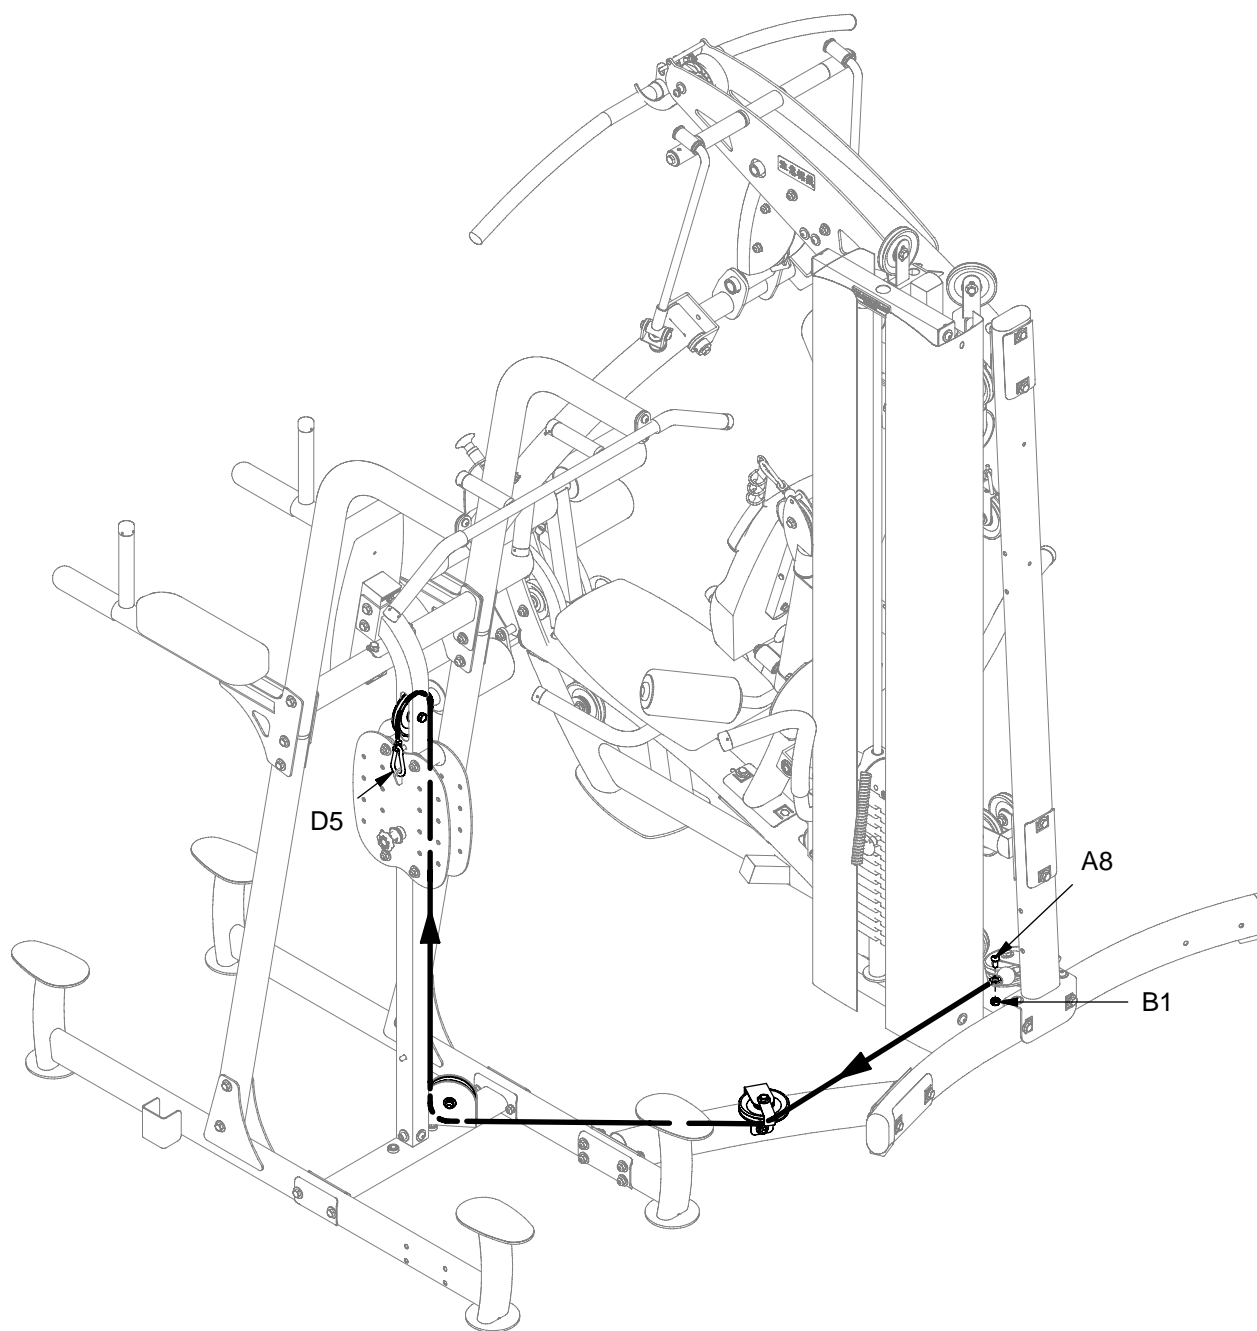

Body-Solid

BODY-SOLID, Inc
1900 S.Des Plaines Ave.
Forest Park, IL 60130 USA
Phone:(708)427-3555
Fax:(708)427-3556
www.bodysolid.com

FCDWA OWNER'S MANUAL

FCDWA ASSEMBLY INSTRUCTIONS

Above shows STEP1
assembled and completed

FCDWA ASSEMBLY INSTRUCTIONS

Above shows STEP2
assembled and completed

FCDWA ASSEMBLY INSTRUCTIONS

Above shows STEP3 assembled and completed

Wire Rope illustration

CABLE (D7)

FCDWA ASSEMBLY INSTRUCTIONS

Above shows STEP4
assembled and completed

FCDWA HARDWARE ILLUSTRATION SHEET

A1.M10X60L HEX HEAD BOLT-----[4PCS]

A2.M10X65L HEX HEAD BOLT-----[1PCS]

A4.M8X25L HEX HEAD BOLT-----[4PCS]

A5.M10X75L HEX HEAD BOLT-----[2PCS]

A6.BALL PIN-----[4PCS]

A7.M10X70L HEX HEAD BOLT-----[1PCS]

FCDWA HARDWARE ILLUSTRATION SHEET

A8.M10X20L ALLEN HEAD BOLT -----[1PCS]

A9.M10X45L HEX HEAD BOLT-----[2PCS]

A10.M10X96L DOUBLE THREAD BOLT-----[4PCS]

B1.M10 NYLON LOCK NUT-----[11PCS]

B2.M12 NYLON LOCK NUT-----[1PCS]