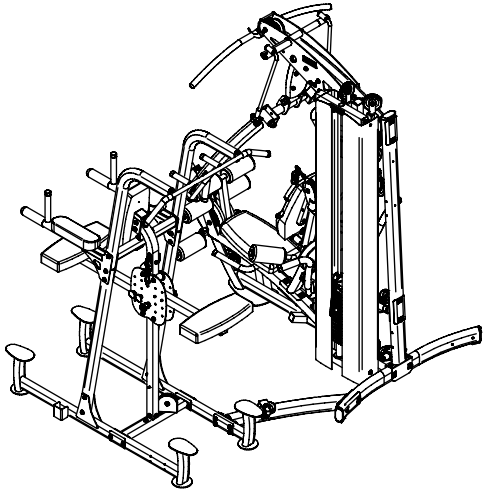

Body-Solid

BODY-SOLID, Inc
1900 S.Des Plaines Ave.
Forest Park, IL 60130 USA
Phone:(708)427-3555
Fax:(708)427-3556
www.bodysolid.com

FCDWA OWNER'S MANUAL

FCDWA ASSEMBLY INSTRUCTIONS

Above shows STEP1
assembled and completed

FCDWA ASSEMBLY INSTRUCTIONS

Above shows STEP2
assembled and completed

FCDWA ASSEMBLY INSTRUCTIONS

Above shows STEP3 assembled and completed

Wire Rope illustration

CABLE (D7)

FCDWA ASSEMBLY INSTRUCTIONS

Above shows STEP4
assembled and completed

FCDWA HARDWARE ILLUSTRATION SHEET

A1.M10X60L HEX HEAD BOLT-----[4PCS]

A2.M10X65L HEX HEAD BOLT-----[1PCS]

A4.M8X25L HEX HEAD BOLT-----[4PCS]

A5.M10X75L HEX HEAD BOLT-----[2PCS]

A6.BALL PIN-----[4PCS]

A7.M10X70L HEX HEAD BOLT-----[1PCS]

FCDWA HARDWARE ILLUSTRATION SHEET

A8.M10X20L ALLEN HEAD BOLT -----[1PCS]

A9.M10X45L HEX HEAD BOLT-----[2PCS]

A10.M10X96L DOUBLE THREAD BOLT-----[4PCS]

B1.M10 NYLON LOCK NUT-----[11PCS]

B2.M12 NYLON LOCK NUT-----[1PCS]