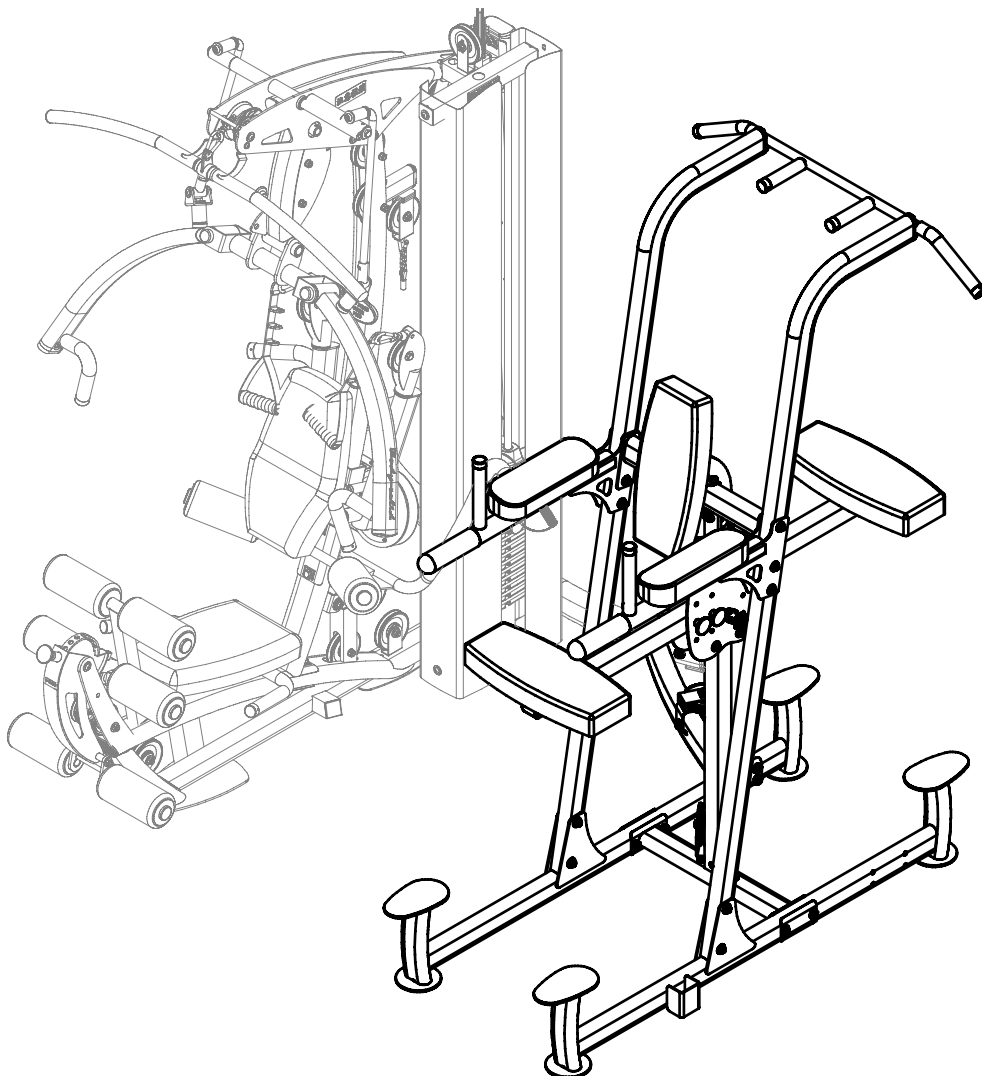

Body-Solid

BODY-SOLID, Inc
1900 S.Des Plaines Ave.
Forest Park, IL 60130 USA
Phone:(708)427-3555
Fax:(708)427-3556
www.bodysolid.com

FCDWA OWNER'S MANUAL

FCDWA ASSEMBLY INSTRUCTIONS

Above shows STEP1
assembled and completed

FCDWA ASSEMBLY INSTRUCTIONS

Above shows STEP2
assembled and completed

FCDWA ASSEMBLY INSTRUCTIONS

Above shows STEP3 assembled and completed

Wire Rope illustration

CABLE (D7)

FCDWA ASSEMBLY INSTRUCTIONS

Above shows STEP4
assembled and completed

FCDWA HARDWARE ILLUSTRATION SHEET

A1.M10X60L HEX HEAD BOLT-----[4PCS]

A2.M10X65L HEX HEAD BOLT-----[1PCS]

A4.M8X25L HEX HEAD BOLT-----[4PCS]

A5.M10X75L HEX HEAD BOLT-----[2PCS]

A6.BALL PIN-----[4PCS]

A7.M10X70L HEX HEAD BOLT-----[1PCS]

FCDWA HARDWARE ILLUSTRATION SHEET

A8.M10X20L ALLEN HEAD BOLT -----[1PCS]

A9.M10X45L HEX HEAD BOLT-----[2PCS]

A10.M10X96L DOUBLE THREAD BOLT-----[4PCS]

B1.M10 NYLON LOCK NUT-----[11PCS]

B2.M12 NYLON LOCK NUT-----[1PCS]