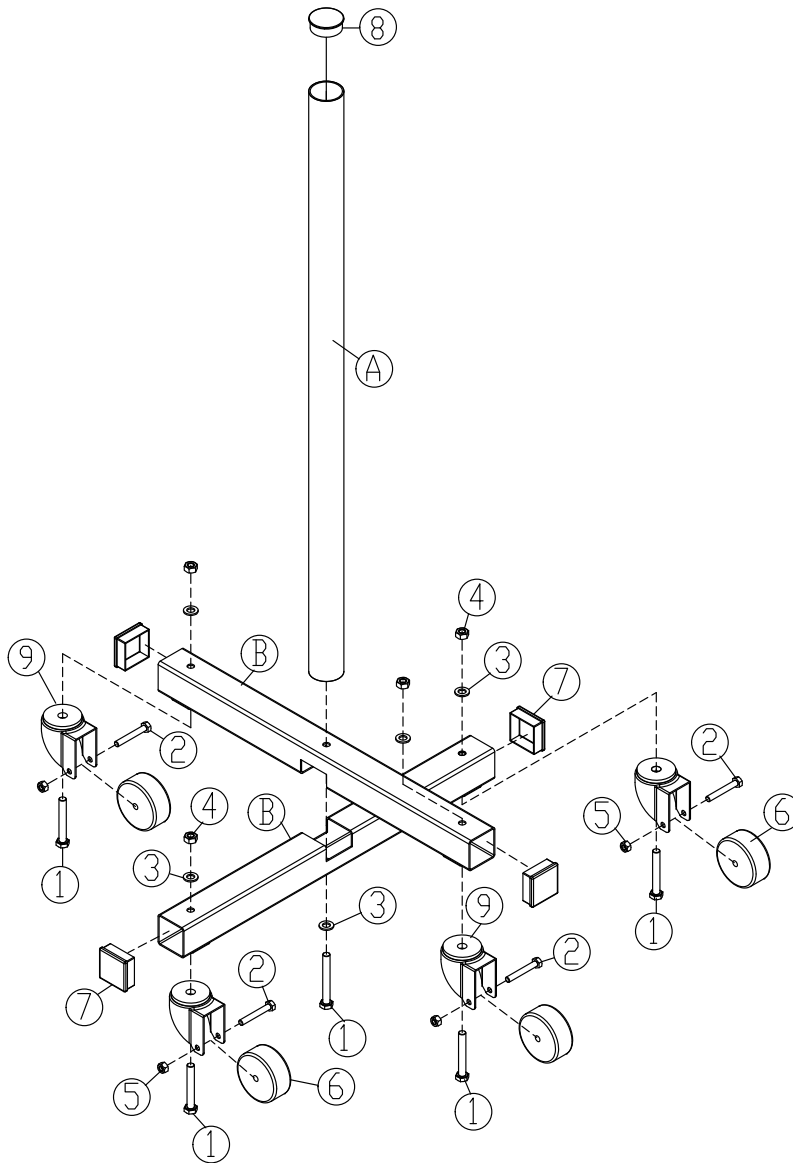

# GWT86 Exploded View & Parts List

PART #	DESCRIPTION	QTY
A	CENTER TUBE	1
B	BASE FRAME	2
1	M12x80mm HEX HEAD BOLT	5
2	M8x55mm HEX HEAD BOLT	4
3	M12 WASHER	5
4	M12 NYLON LOCK NUT	4
5	M8 NYLON LOCK NUT	4
6	TRANSPORT WHEEL	4
7	50x50mm PLASTIC END CAP	4
8	ø48mm PLASTIC ROUND END CAP	1
9	TRANSPORT WHEEL BRACKET	4